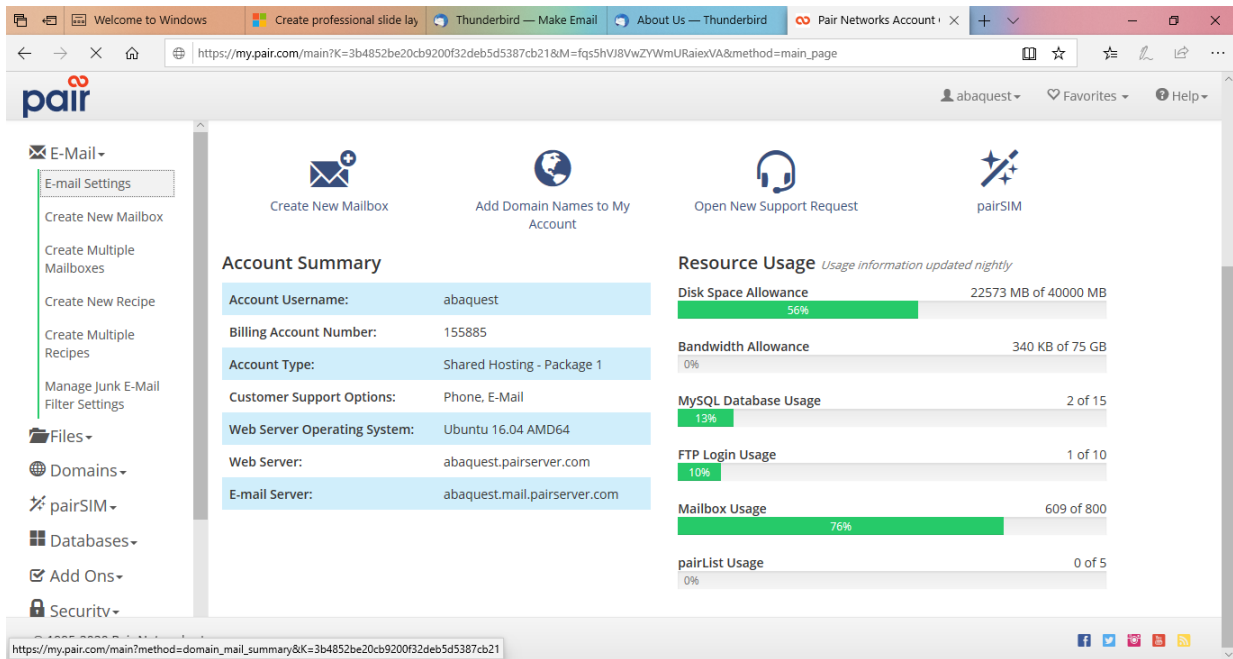

1. [J7N7R2W](#) : 2020-0504-1111c4WWW.pair.com.Error4No.Email.Settings.Listed

I am not able to see my e-mail recipe settings in the Pair.com control panel.

This issues exists for me from multiple computers, including a brand new HP laptop.

Can you please explain?

2020-0504-1111c4WWW.pair.com.Error4No.Email.Settings.Listed